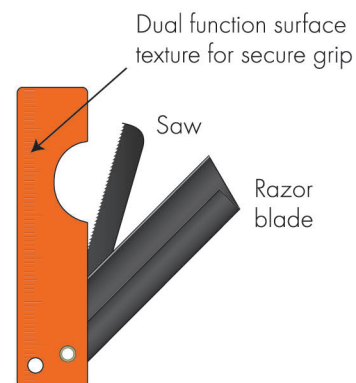

Saw

Razor blade

PACKAGING

Jetscream whistle, Blister card, Orange   Jetscream whistle, Blister card, Orange

Part No.	20-1000-05	20-1000-06
UPC No.	843994002687	843994002694
Package weight	.6 oz.	.6 oz.
Package dimensions	3.75" x 5.75" x .5"	3.75" x 5.75" x .5"
Inner Case weight		
Inner Case quantity		
Inner Case dimensions		
Master case weight		
Master case quantity		
Master case dimensions		
Country of origin	China	China

Dual function surface texture for secure grip